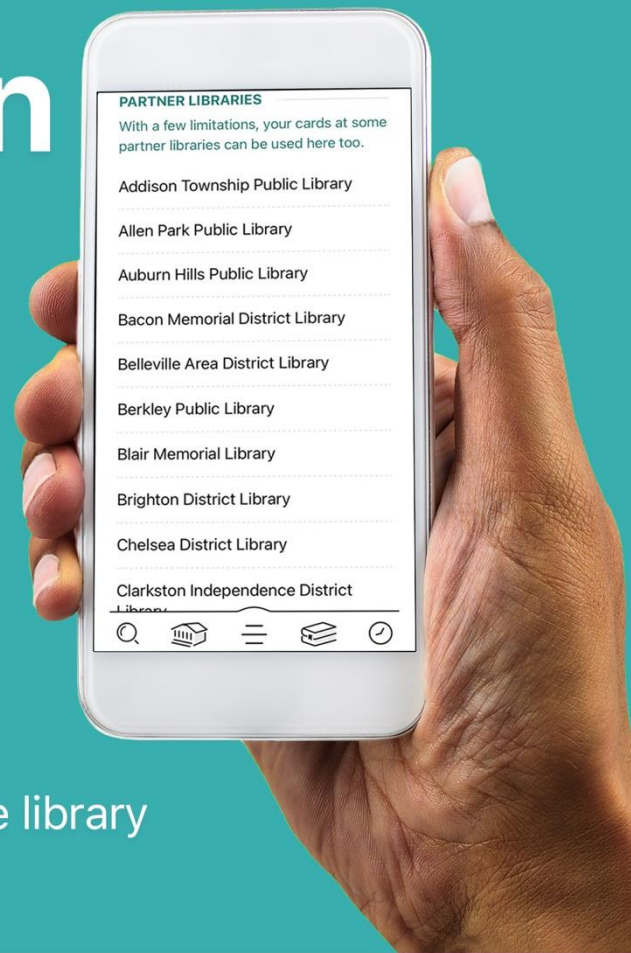

You now have access to even more books!

To add your card for a partner library:

1. Go to MENU > Add Library
2. Search for the partner library and open it.
3. Tap **Sign In With My Card**.
4. Under "Partner Libraries," choose your home library from the list and sign in.

Get more access with your [Up North Digital Consortium](#) library card!
Borrow titles from any of these collections:

- Great Lakes Digital Libraries
- Download Destination
- Midwest Collaborative for Library Services
- Lakeland Digital Library
- Suburban Library Cooperative
- White Pine Library Cooperative
- Woodlands Library Cooperative