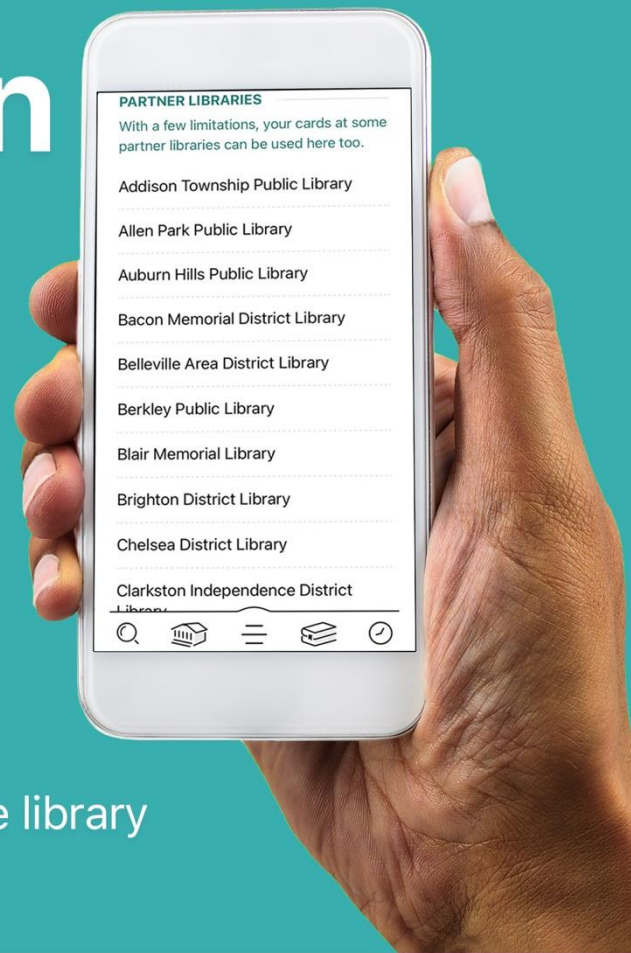

# You now have access to even more books!

To add your card for a partner library:

1. Go to MENU > Add Library
2. Search for the partner library and open it.
3. Tap **Sign In With My Card**.
4. Under "Partner Libraries," choose your home library from the list and sign in.

Get more access with your [Up North Digital Consortium](#) library card!  
Borrow titles from any of these collections:

- Great Lakes Digital Libraries
- Download Destination
- Midwest Collaborative for Library Services
- Lakeland Digital Library
- Suburban Library Cooperative
- White Pine Library Cooperative
- Woodlands Library Cooperative