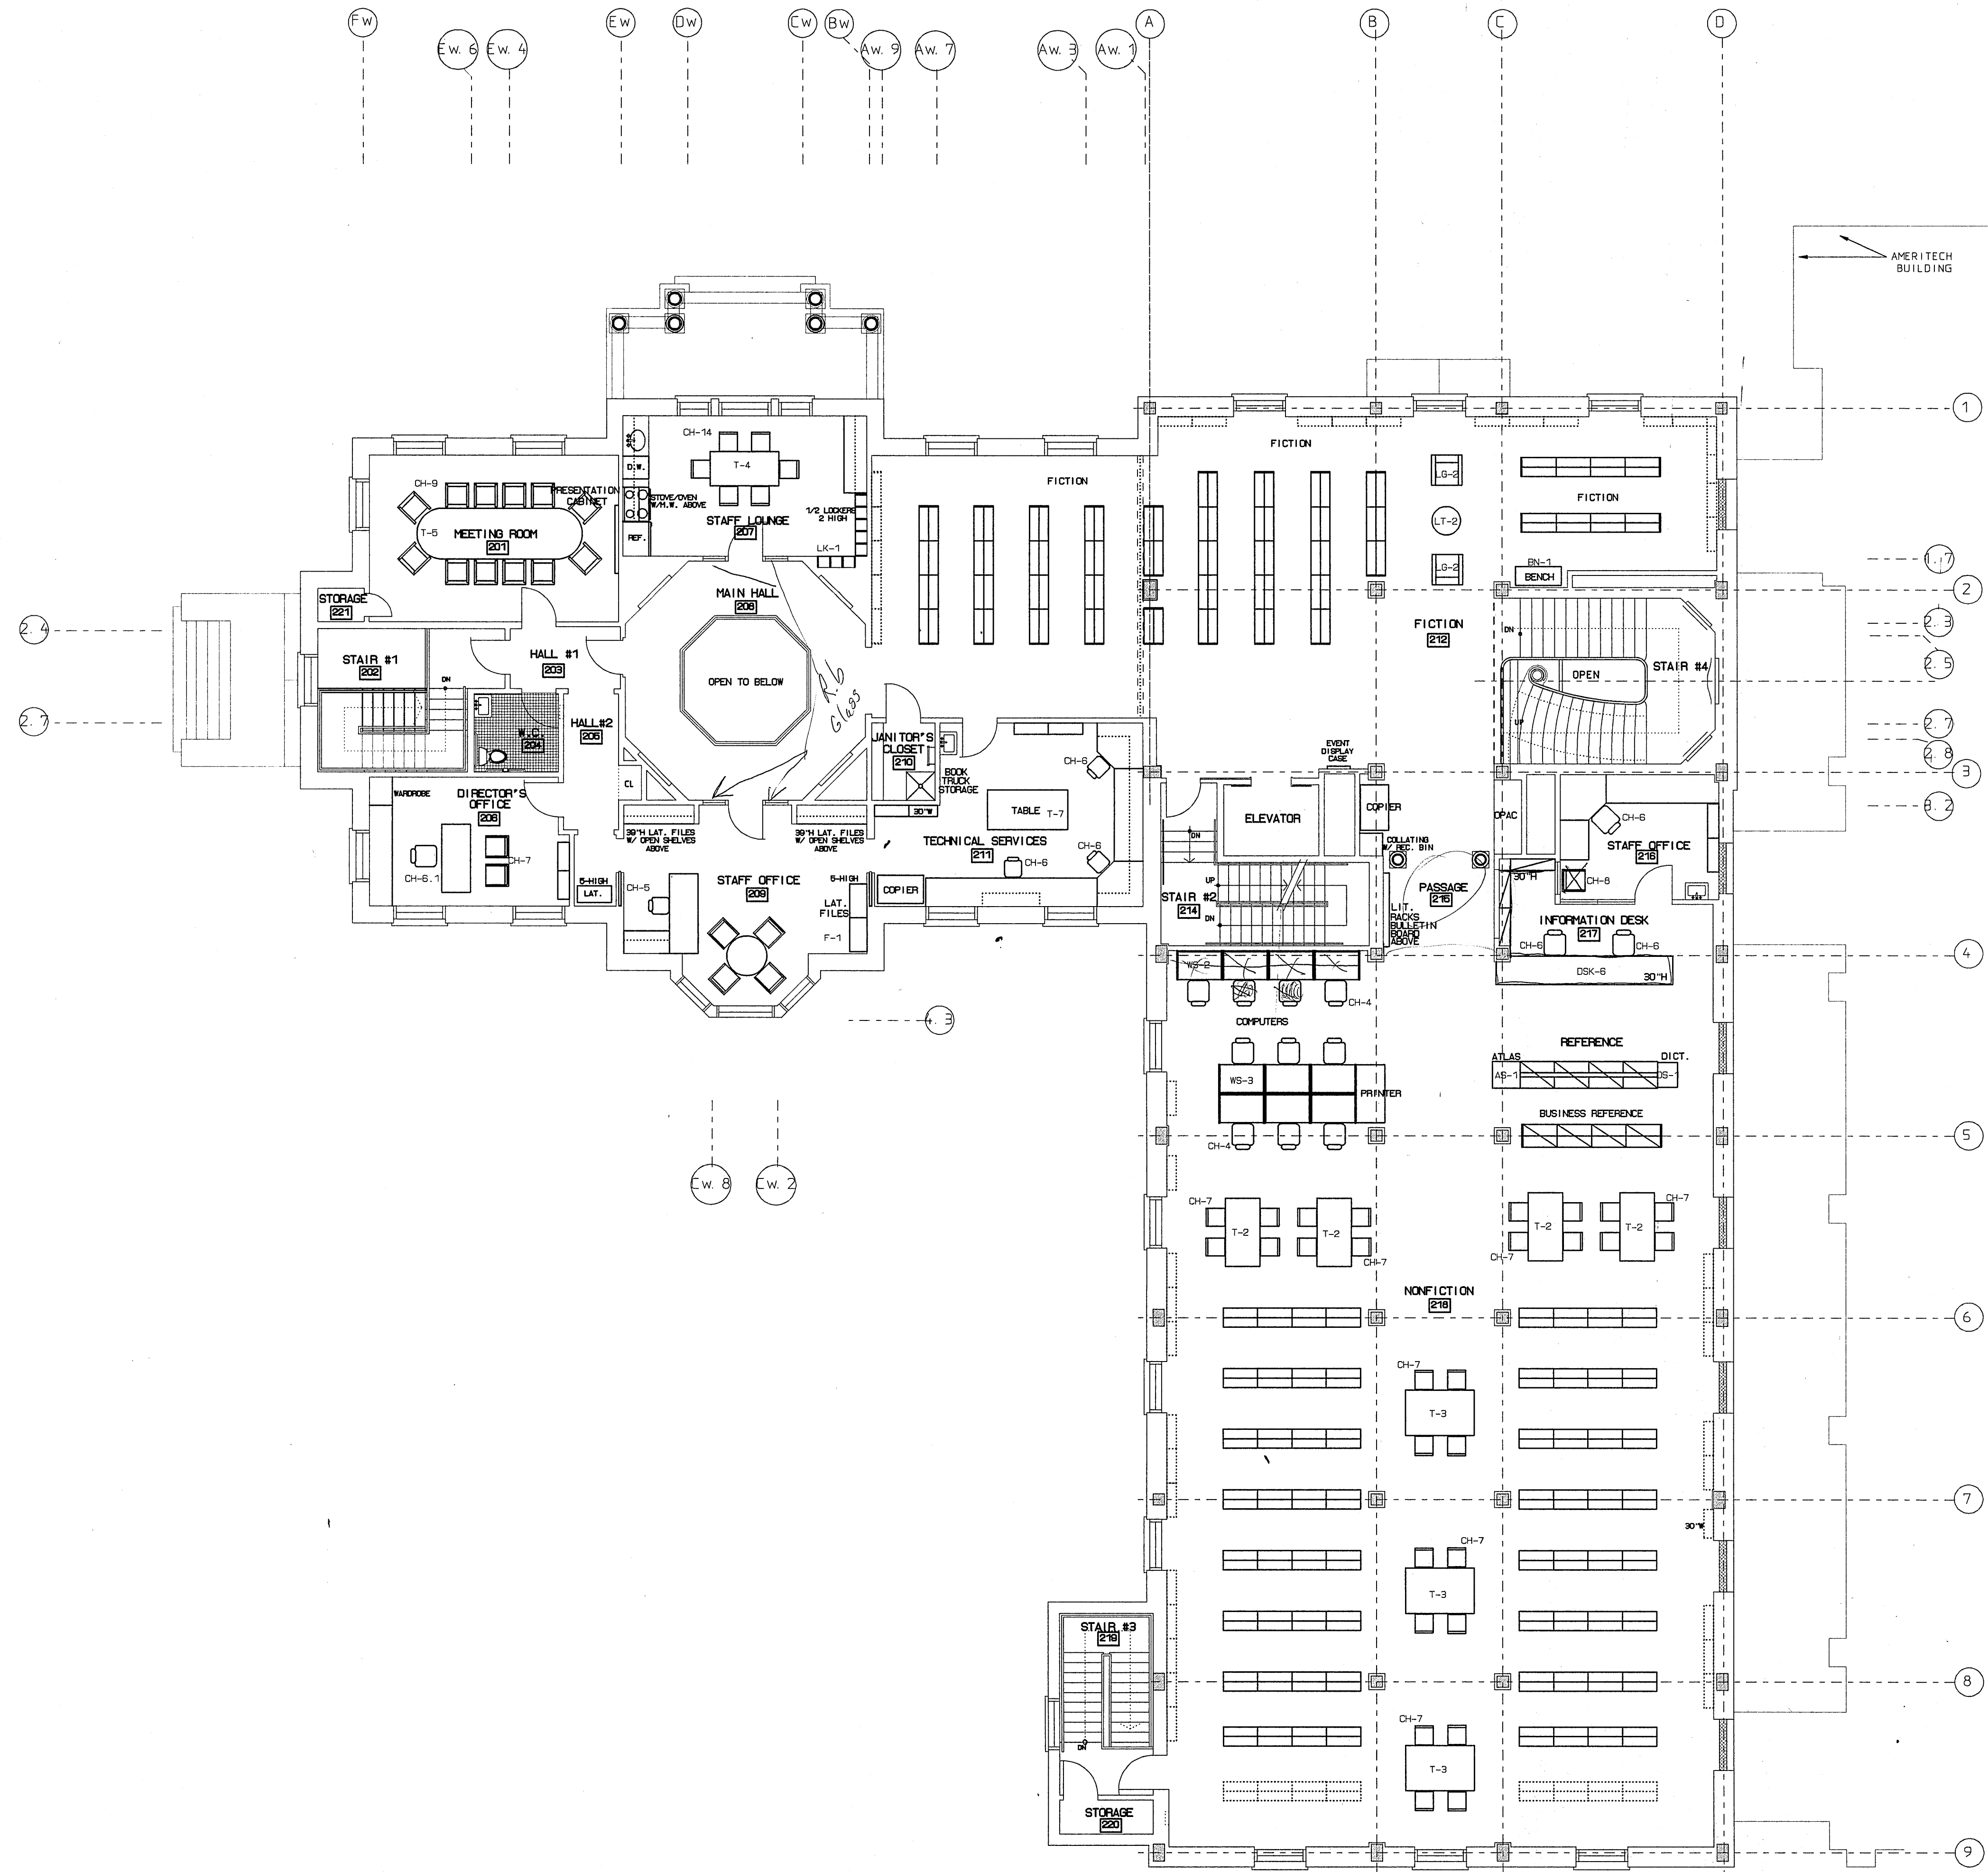

NOTE: ALL SHELVING THIS FLOOR 66"H

LOWER LEVEL PLAN

	LIBRARY DESIGN ASSOCIATES INC. Plymouth, Michigan Columbus, Ohio		PETOSKEY PUBLIC LIBRARY PETOSKEY, MI - LOWER LEVEL	
	DATE: 12.10.03	SCALE: 1/8"=1'	DRAWING NO: 8	SHEET NO: F-1

Charleston
 Cherrywood &
 Taber Charleston (Cherrywood)

ENTRY LEVEL

 LIBRARY DESIGN ASSOCIATES INC. Plymouth, Michigan Columbus, Ohio	PETOSKEY PUBLIC LIBRARY PETOSKEY, MI - ENTRY LEVEL		
	DATE: 12.10.03	SCALE: 1/8"=1'	DRAWING NO: 8