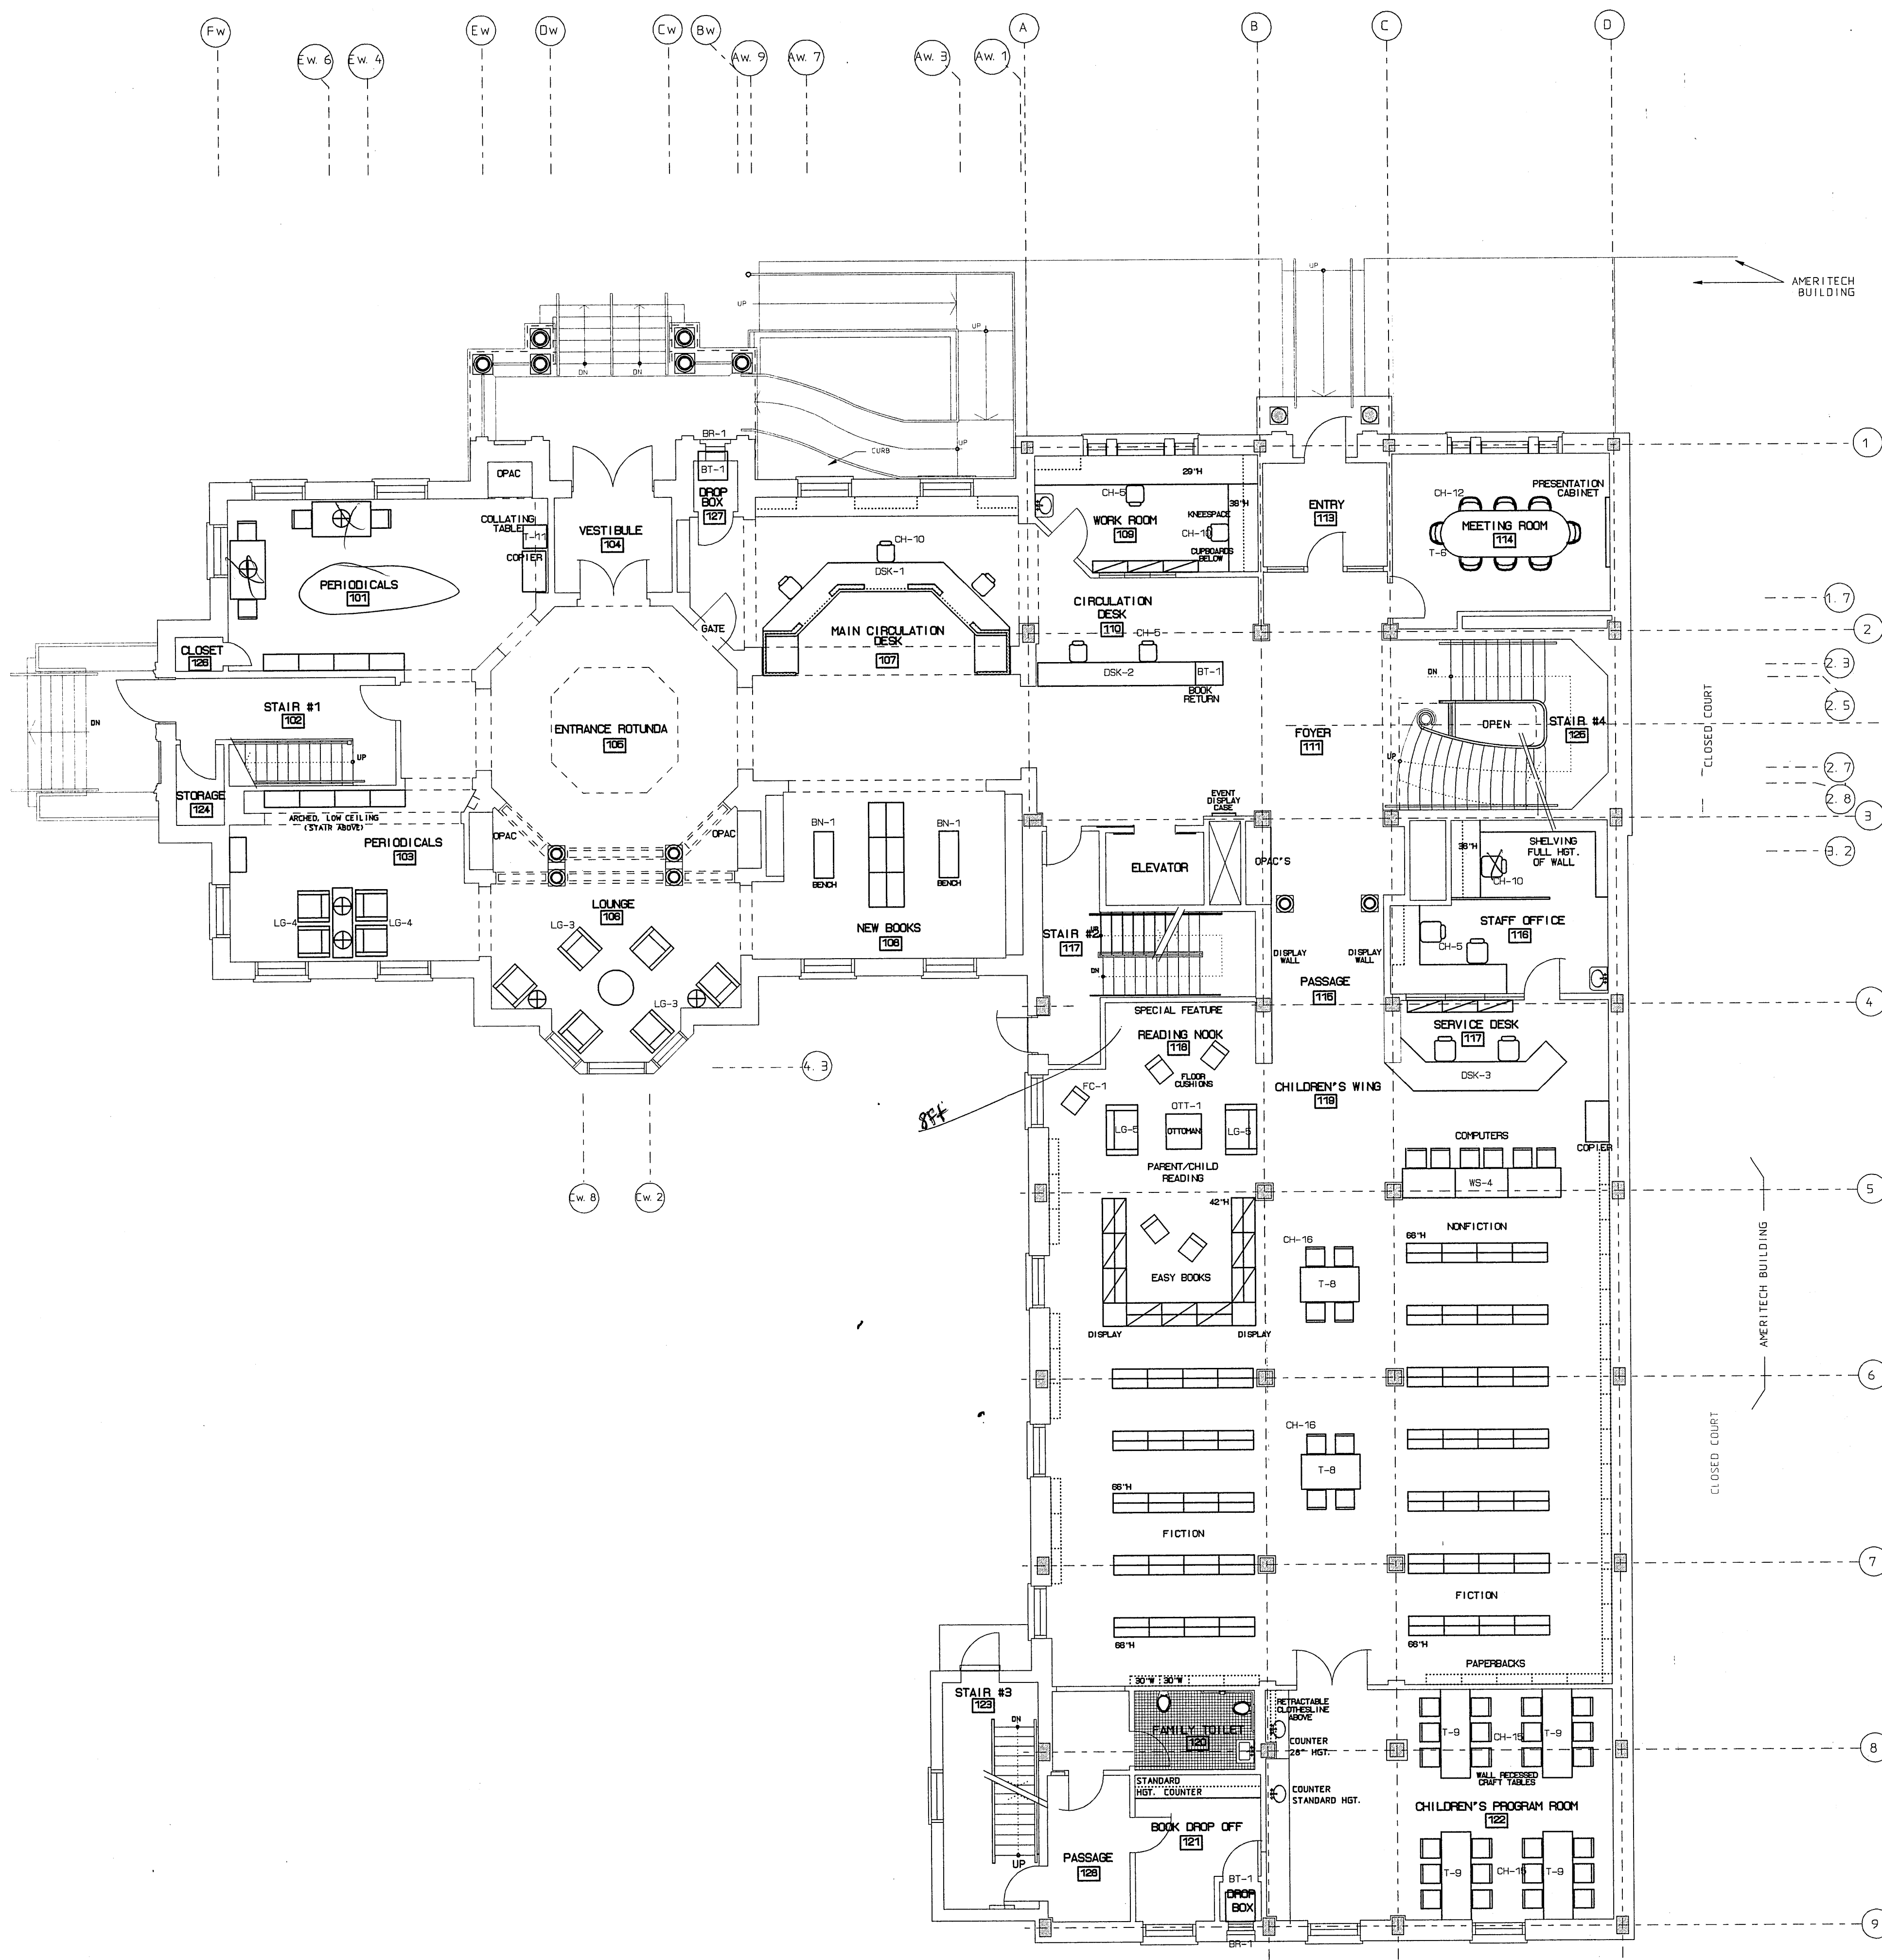

NOTE: ALL SHELVING THIS FLOOR 66"H

LOWER LEVEL PLAN

	LIBRARY DESIGN ASSOCIATES INC. Plymouth, Michigan Columbus, Ohio		PETOSKEY PUBLIC LIBRARY PETOSKEY, MI - LOWER LEVEL	
	DATE: 12.10.03	SCALE: 1/8"=1'	DRAWING NO: 8	SHEET NO: F-1

Charleston
 Cherrywood &
 Taber Charleston (Cherrywood)

ENTRY LEVEL

 LIBRARY DESIGN ASSOCIATES INC. Plymouth, Michigan Columbus, Ohio	PETOSKEY PUBLIC LIBRARY PETOSKEY, MI - ENTRY LEVEL		
	DATE: 12.10.03	SCALE: 1/8"=1'	DRAWING NO: 8